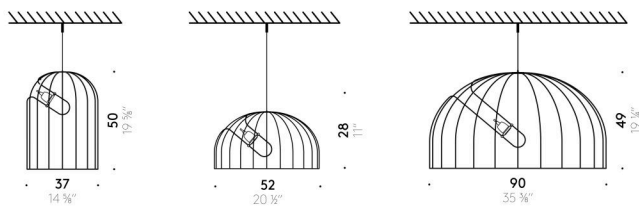

Pendant version

EU

INPUT 220÷240V - 50/60Hz
BULB LED E27, max 7W

USA

INPUT 110÷120V - 50/60Hz
BULB LED E26, max 7W

Floor version

EU

INPUT 220÷240V - 50/60Hz
BULB LED E27, max 7W

USA

INPUT 110÷120V - 50/60Hz
BULB LED E26, max 7W