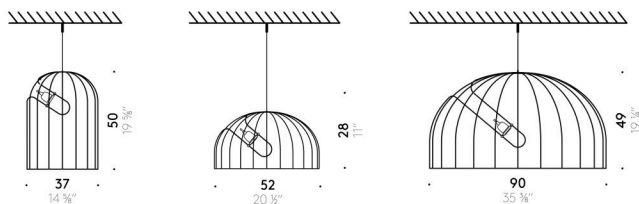

Installation accessories

hardware in methacrylate. Steel cable for the pendant version.

Control

dimmer not included in the lamp.

Pendant version

EU	USA
INPUT BULB	INPUT BULB
220÷240V - 50/60Hz LED E27, max 7W	110÷120V - 50/60Hz LED E26, max 7W