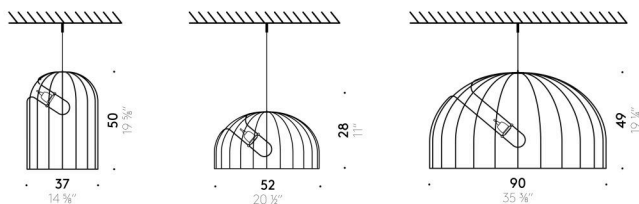

Pendant version

EU	USA
INPUT BULB	INPUT BULB
220÷240V - 50/60Hz LED E27, max 7W	110÷120V - 50/60Hz LED E26, max 7W

Floor version

EU	USA
INPUT BULB	INPUT BULB
220÷240V - 50/60Hz LED E27, max 7W	110÷120V - 50/60Hz LED E26, max 7W