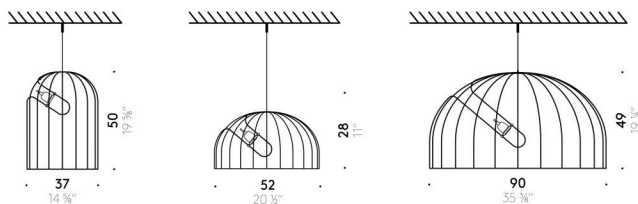

Pendant version

EU	USA
INPUT BULB	INPUT BULB
220÷240V - 50/60Hz LED E27, max 7W	110÷120V - 50/60Hz LED E26, max 7W

Floor version

EU	USA
INPUT BULB	INPUT BULB
220÷240V - 50/60Hz LED E27, max 7W	110÷120V - 50/60Hz LED E26, max 7W