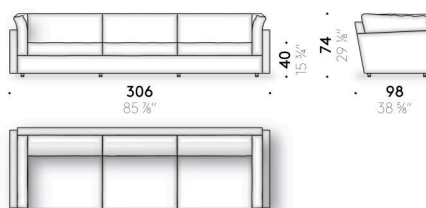

STRAIGHT SOFA

Materials

Frame
wood with elastic straps.

Feet
thermoplastic material.

Padding
variable-density polyurethane foam and polyester wadding covered with light polyester velvet. For the FR (Fire Resistant) versions on request, the filling materials comply with the current regulations.

Goose down version
seat cushion in goose down with polyurethane foam structure, covered with polyester wadding and cotton cloth. Armrest cushion in goose down with polyurethane foam structure, covered with cotton cloth. Backrest cushion in goose down mixed with polyester fibres, covered with cotton cloth.

Memory foam version
seat cushion in memory foam, polyurethane foam and polyester wadding, covered with cotton cloth. Backrest and armrest cushion in goose down mixed with polyester fibres, with polyurethane foam structure, covered with cotton cloth. Only for the UK market the components in memory foam are made of polyurethane foam.

Cover
technically removable cover in fabric or non-removable in leather or velvet.