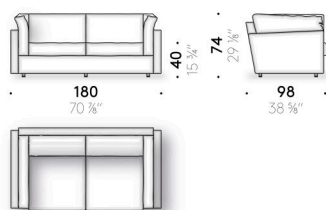

STRAIGHT SOFA

Materials

Frame
wood with elastic straps.

Feet
thermoplastic material.

Padding
variable-density polyurethane foam and polyester wadding covered with light polyester velvet. For the FR (Fire Resistant) versions on request, the filling materials comply with the current regulations.

Goose down version
seat cushion in goose down with polyurethane foam structure, covered with polyester wadding and cotton cloth. Armrest cushion in goose down with polyurethane foam structure, covered with cotton cloth. Backrest cushion in goose down mixed with polyester fibres, covered with cotton cloth.

Memory foam version
seat cushion in memory foam, polyurethane foam and polyester wadding, covered with cotton cloth. Backrest and armrest cushion in goose down mixed with polyester fibres, with polyurethane foam structure, covered with cotton cloth. Only for the UK market the components in memory foam are made of polyurethane foam.

Cover
technically removable cover in fabric or non-removable in leather or velvet.