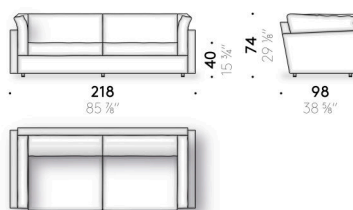

STRAIGHT SOFA

Materials

Frame
wood with elastic straps.

Feet
thermoplastic material.

Padding
variable-density polyurethane foam and polyester wadding covered with light polyester velvet. For the FR (Fire Resistant) versions on request, the filling materials comply with the current regulations.

Goose down version
seat cushion in goose down with polyurethane foam structure, covered with polyester wadding and cotton cloth. Armrest cushion in goose down with polyurethane foam structure, covered with cotton cloth. Backrest cushion in goose down mixed with polyester fibres, covered with cotton cloth.

Memory foam version
seat cushion in memory foam, polyurethane foam and polyester wadding, covered with cotton cloth. Backrest and armrest cushion in goose down mixed with polyester fibres, with polyurethane foam structure, covered with cotton cloth. Only for the UK market the components in memory foam are made of polyurethane foam.

Cover
technically removable cover in fabric or non-removable in leather or velvet.