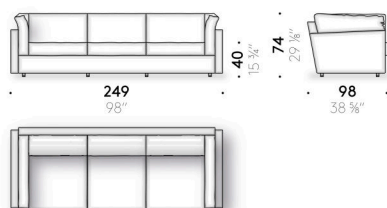

STRAIGHT SOFA

Materials

Frame
wood with elastic straps.

Feet
thermoplastic material.

Padding
variable-density polyurethane foam and polyester wadding covered with light polyester velvet. For the FR (Fire Resistant) versions on request, the filling materials comply with the current regulations.

Goose down version
seat cushion in goose down with polyurethane foam structure, covered with polyester wadding and cotton cloth. Armrest cushion in goose down with polyurethane foam structure, covered with cotton cloth. Backrest cushion in goose down mixed with polyester fibres, covered with cotton cloth.

Memory foam version
seat cushion in memory foam, polyurethane foam and polyester wadding, covered with cotton cloth. Backrest and armrest cushion in goose down mixed with polyester fibres, with polyurethane foam structure, covered with cotton cloth. Only for the UK market the components in memory foam are made of polyurethane foam.

Cover
technically removable cover in fabric or non-removable in leather or velvet.