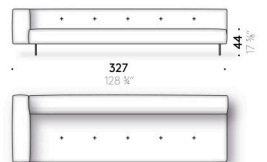

Erei

Design:
ELISA OSSINO