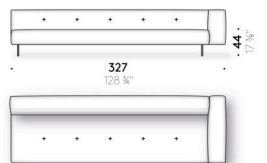

Erei

Design:
ELISA OSSINO