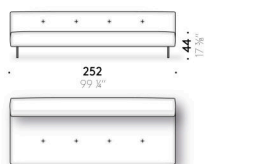

Erei

Design:
ELISA OSSINO