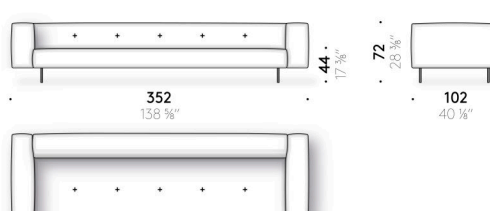

Erei

Design:

ELISA OSSINO

+ info: <https://www.depadova.com/materials.pdf>

De Padova srl - info@depadova.it

DAYBED, STRAIGHT AND MODULAR SOFA WITH POUF

Materials

Frame
wood with elastic straps.

Feet

powder-coated steel, gun barrel grey or brick red coloured. Adjustable thermoplastic glide feet.

Padding

variable-density polyurethane foam, memory foam and polyester wadding covered with light polyester velvet. Only for the UK market the components in memory foam are made of polyurethane foam. For the FR (Fire Resistant) versions on request, the filling materials comply with the current regulations.

Loose cushions

(optional)
goose down covered with cotton cloth.

Headrest cushion

polyurethane foam and polyester wadding, covered with light polyester velvet.

Cover

removable cover in fabric or non-removable in leather.

Set of coated feet

(optional)
aluminium coated with leather (E Mistral: biscotto). Thermoplastic adjustable glide foot.

Storage pocket/organiser for armrest

leather (E2 Mistral: biscotto) with rear anti-slip strip.