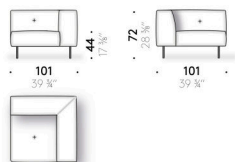

Erei

Design:
ELISA OSSINO