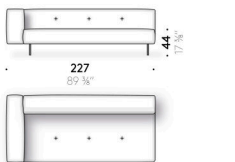

Erei

Design:
ELISA OSSINO