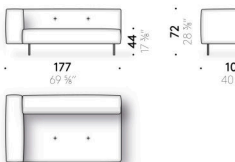

Erei

Design:
ELISA OSSINO