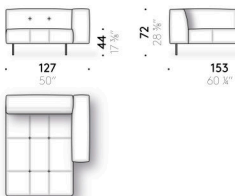

Erei

Design:
ELISA OSSINO