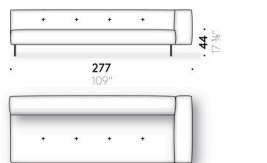

Erei

Design:
ELISA OSSINO