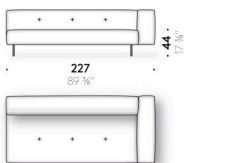

Erei

Design:
ELISA OSSINO