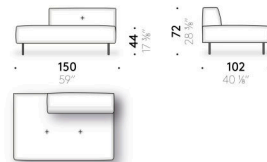

Erei

Design:
ELISA OSSINO