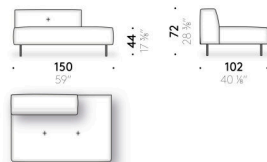

Erei

Design:
ELISA OSSINO