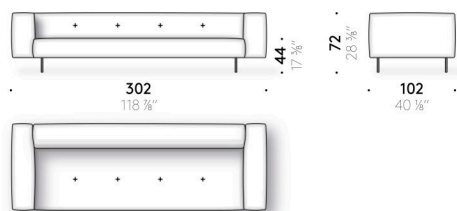

Erei

Design:

ELISA OSSINO

+ info: <https://www.depadova.com/materials.pdf>

De Padova srl - info@depadova.it

DAYBED, STRAIGHT AND MODULAR SOFA WITH POUF

Materials

Frame
wood with elastic straps.

Feet

powder-coated steel, gun barrel grey or brick red coloured. Adjustable thermoplastic glide feet.

Padding

variable-density polyurethane foam, memory foam and polyester wadding covered with light polyester velvet. Only for the UK market the components in memory foam are made of polyurethane foam. For the FR (Fire Resistant) versions on request, the filling materials comply with the current regulations.

Loose cushions

(optional)
goose down covered with cotton cloth.

Headrest cushion

polyurethane foam and polyester wadding, covered with light polyester velvet.

Cover

removable cover in fabric or non-removable in leather.

Set of coated feet

(optional)
aluminium coated with leather (E Mistral: biscotto). Thermoplastic adjustable glide foot.

Storage pocket/organiser for armrest

leather (E2 Mistral: biscotto) with rear anti-slip strip.