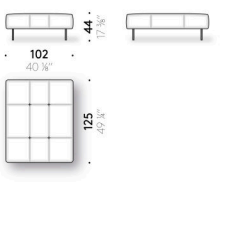

Erei

Design:
ELISA OSSINO