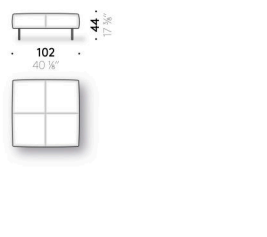

Erei

Design:
ELISA OSSINO