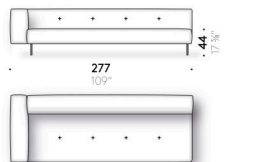

Erei

Design:
ELISA OSSINO