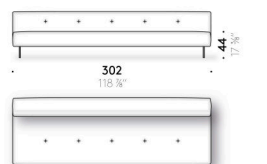

Erei

Design:
ELISA OSSINO