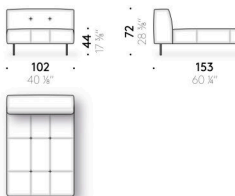

Erei

Design:
ELISA OSSINO