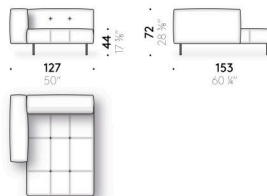

Erei

Design:
ELISA OSSINO