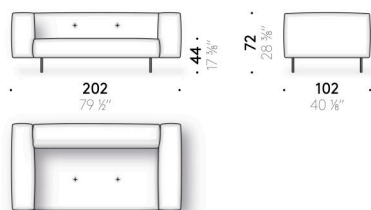

Erei

Design:

ELISA OSSINO

+ info: <https://www.depadova.com/materials.pdf>

De Padova srl - info@depadova.it

DAYBED, STRAIGHT AND MODULAR SOFA WITH POUF

Materials

Frame
wood with elastic straps.

Feet

powder-coated steel, gun barrel grey or brick red coloured. Adjustable thermoplastic glide feet.

Padding

variable-density polyurethane foam, memory foam and polyester wadding covered with light polyester velvet. Only for the UK market the components in memory foam are made of polyurethane foam. For the FR (Fire Resistant) versions on request, the filling materials comply with the current regulations.

Loose cushions

(optional)
goose down covered with cotton cloth.

Headrest cushion

polyurethane foam and polyester wadding, covered with light polyester velvet.

Cover

removable cover in fabric or non-removable in leather.

Set of coated feet

(optional)
aluminium coated with leather (E Mistral: biscotto). Thermoplastic adjustable glide foot.

Storage pocket/organiser for armrest

leather (E2 Mistral: biscotto) with rear anti-slip strip.