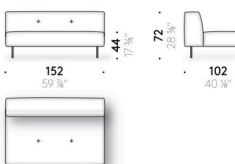

Erei

Design:
ELISA OSSINO