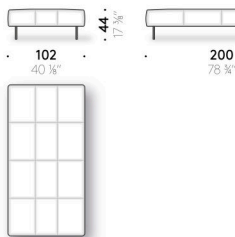

Erei

Design:
ELISA OSSINO