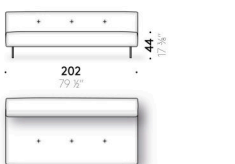

Erei

Design:
ELISA OSSINO