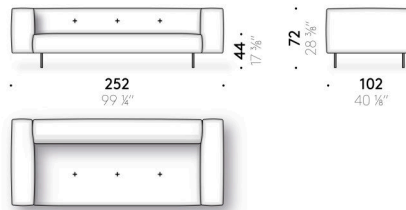

Erei

Design:

ELISA OSSINO

+ info: <https://www.depadova.com/materials.pdf>

De Padova srl - info@depadova.it

DAYBED, STRAIGHT AND MODULAR SOFA WITH POUF

Materials

Frame
wood with elastic straps.

Feet

powder-coated steel, gun barrel grey or brick red coloured. Adjustable thermoplastic glide feet.

Padding

variable-density polyurethane foam, memory foam and polyester wadding covered with light polyester velvet. Only for the UK market the components in memory foam are made of polyurethane foam. For the FR (Fire Resistant) versions on request, the filling materials comply with the current regulations.

Loose cushions

(optional)
goose down covered with cotton cloth.

Headrest cushion

polyurethane foam and polyester wadding, covered with light polyester velvet.

Cover

removable cover in fabric or non-removable in leather.

Set of coated feet

(optional)
aluminium coated with leather (E Mistral: biscotto). Thermoplastic adjustable glide foot.

Storage pocket/organiser for armrest

leather (E2 Mistral: biscotto) with rear anti-slip strip.