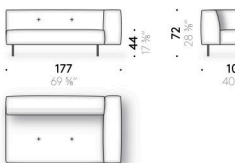

Erei

Design:
ELISA OSSINO