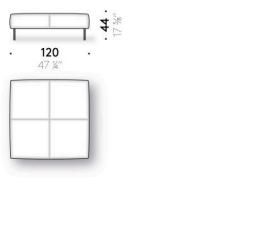

Erei

Design:
ELISA OSSINO