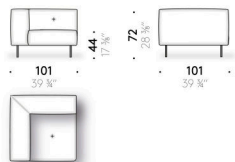

Erei

Design:
ELISA OSSINO