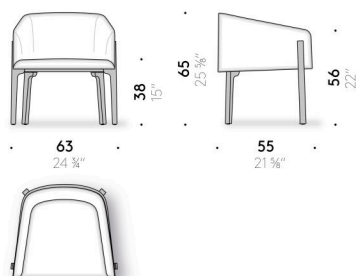

UPHOLSTERED CHAIR

Materials

Frame
steel with elastic straps.

Legs
solid bleached aniline-dyed ash wood or Canaletto walnut or black coloured,
finished with transparent water-based or solvent-based coating.

Padding
polyurethane foam and polyester wadding covered with light polyester
velvet. For the FR (Fire Resistant) versions on request, the filling materials
comply with the current regulations.

Cover
removable cover in fabric or non-removable in leather or velvet.