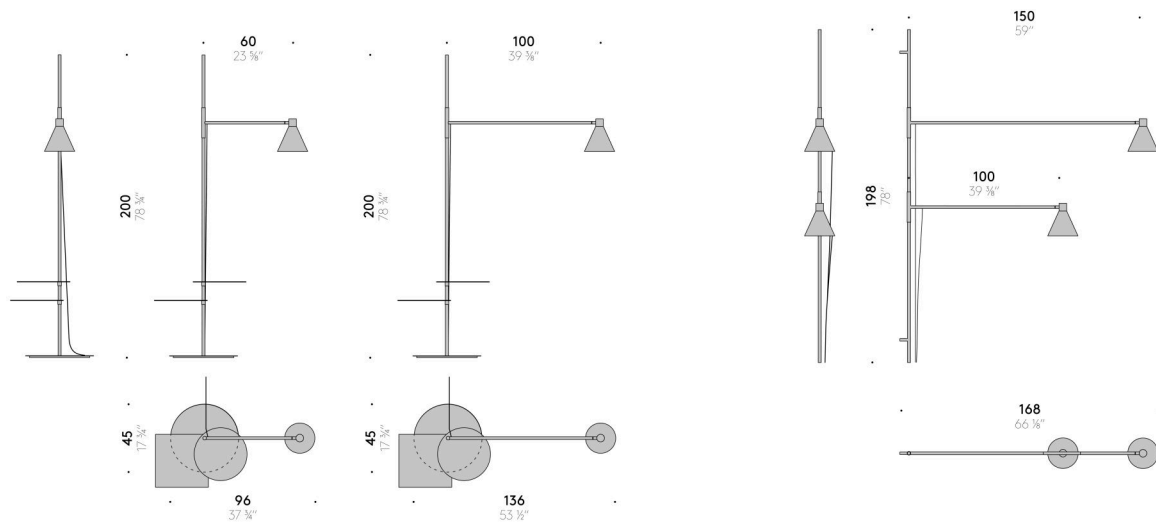

Diffusor
Elastic PVC.

AC adapter
integrated in the power supply and control kit.

Control
dimmer included on the lampshade, controlled by the switch.

Floor version

INPUT 100÷240V - 50/60Hz
SOURCE 1x LED 8W, 24V

Wall version

INPUT 100÷240V - 50/60Hz
SOURCE 2x LED 8W, 24V

Nota

Design:
ELISA OSSINO

Nota

Design:
ELISA OSSINO

+ info: <https://www.depadova.com/materials.pdf>
De Padova srl - info@depadova.it

LAMPADE DA TERRA E DA PARETE