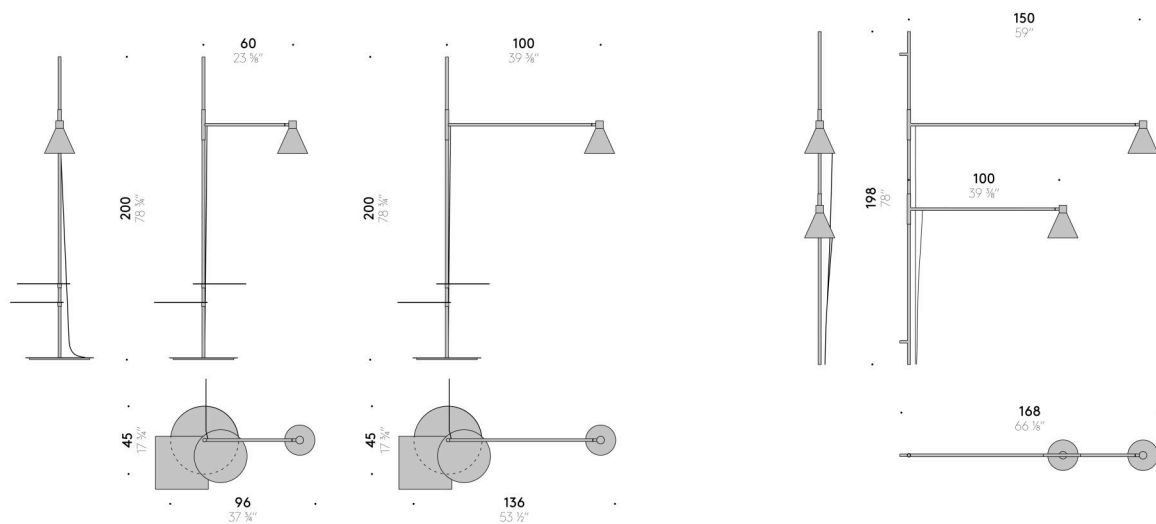

Floor version

INPUT 100÷240V - 50/60Hz
SOURCE 1x LED 8W, 24V

Wall version

INPUT 100÷240V - 50/60Hz
SOURCE 2x LED 8W, 24V

Nota

Design:
ELISA OSSINO

Nota

Design:
ELISA OSSINO