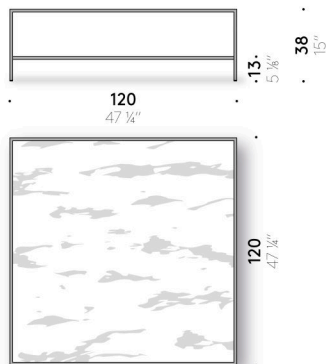

Lower top

wood particle board panel (class E1, CARB P2 / TSCA Title VI certified), melamine-coated, ABS edged, matt white or matt black; or in white Carrara marble, Calacatta Oro, Emperador Dark, Grey Stone, Grey Carnico, Rosso Lepanto, Verde Alpi treated with water repellent products or finished with matt polyester. Or in MDI composite.