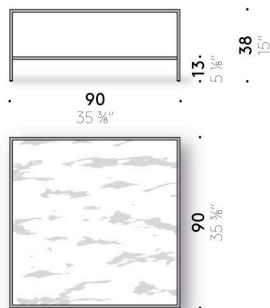

Lower top

wood particle board panel (class E1, CARB P2 / TSCA Title VI certified), melamine-coated, ABS edged, matt white or matt black; or in white Carrara marble, Calacatta Oro, Emperador Dark, Grey Stone, Grey Carnico, Rosso Lepanto, Verde Alpi treated with water repellent products or finished with matt polyester. Or in MDI composite.