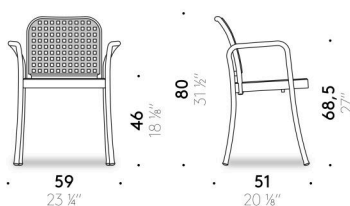

OUTDOOR CHAIR

Materials

Frame of legs / backrest / armrests
satin-finished or polished anodised or powder-coated tubular aluminium -
suitable for outdoor - in colour matt white or matt black (only for the non-
stackable version). Feet in thermoplastic material.

Seat frame / spacers for stackable chair
die-cast aluminium with special treatment for outdoor use, powder-coated
for outdoor use in colour aluminium, then transparent polished or matt white
or matt black finished (only for the non-stackable version).

Seat and backrest
polypropylene, Class 1 (UNO) according to fire resistance test (Art. 2 point 2.4
D.M. 26.6.84).