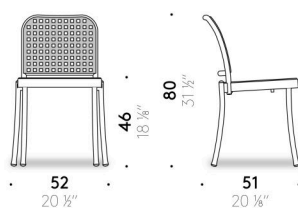

OUTDOOR CHAIR

Materials

Frame of legs / backrest / armrests
satin-finished or polished anodised or powder-coated tubular aluminium -
suitable for outdoor - in colour matt white or matt black (only for the non-
stackable version). Feet in thermoplastic material.

Seat frame / spacers for stackable chair
die-cast aluminium with special treatment for outdoor use, powder-coated
for outdoor use in colour aluminium, then transparent polished or matt white
or matt black finished (only for the non-stackable version).

Seat and backrest
polypropylene, Class 1 (UNO) according to fire resistance test (Art. 2 point 2.4
D.M. 26.6.84).