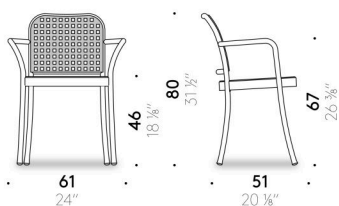

SEDIA OUTDOOR

Materiali

Struttura gambe / schienale / braccioli
tubolare in alluminio anodizzato satinato o anodizzato lucido o verniciato
outdoor a polvere nei colori bianco opaco e nero opaco (solo per la versione
fissa, non impilabile). Piedini in materiale termoplastico.

Telaio di seduta / distanziali per impilabile
alluminio pressofuso con trattamento speciale di protezione per uso esterno,
verniciato outdoor a polvere color alluminio e finito trasparente lucido, oppure
color bianco opaco o nero opaco (solo per la versione fissa, non impilabile).

Seduta e schienale
polipropilene, Classe 1 (UNO) in base alla prova di reazione al fuoco (Art. 2
punto 2,4 D.M. 26.6.84).