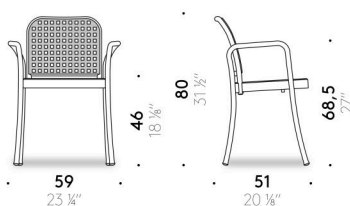

SEDIA OUTDOOR

Materiali

Struttura gambe / schienale / braccioli
tubolare in alluminio anodizzato satinato o anodizzato lucido o verniciato
outdoor a polvere nei colori bianco opaco e nero opaco (solo per la versione
fissa, non impilabile). Piedini in materiale termoplastico.

Telaio di seduta / distanziali per impilabile
alluminio pressofuso con trattamento speciale di protezione per uso esterno,
verniciato outdoor a polvere color alluminio e finito trasparente lucido, oppure
color bianco opaco o nero opaco (solo per la versione fissa, non impilabile).

Seduta e schienale
polipropilene, Classe 1 (UNO) in base alla prova di reazione al fuoco (Art. 2
punto 2,4 D.M. 26.6.84).