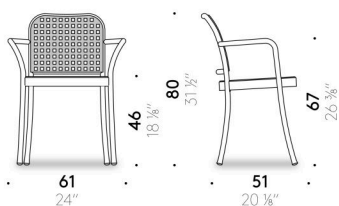

OUTDOOR CHAIR

Materials

Frame of legs / backrest / armrests
satin-finished or polished anodised or powder-coated tubular aluminium -
suitable for outdoor - in colour matt white or matt black (only for the non-
stackable version). Feet in thermoplastic material.

Seat frame / spacers for stackable chair
die-cast aluminium with special treatment for outdoor use, powder-coated
for outdoor use in colour aluminium, then transparent polished or matt white
or matt black finished (only for the non-stackable version).

Seat and backrest
polypropylene, Class 1 (UNO) according to fire resistance test (Art. 2 point 2.4
D.M. 26.6.84).