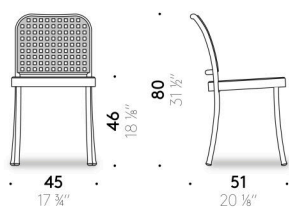

OUTDOOR CHAIR

Materials

Frame of legs / backrest / armrests
satin-finished or polished anodised or powder-coated tubular aluminium -
suitable for outdoor - in colour matt white or matt black (only for the non-
stackable version). Feet in thermoplastic material.

Seat frame / spacers for stackable chair
die-cast aluminium with special treatment for outdoor use, powder-coated
for outdoor use in colour aluminium, then transparent polished or matt white
or matt black finished (only for the non-stackable version).

Seat and backrest
polypropylene, Class 1 (UNO) according to fire resistance test (Art. 2 point 2.4
D.M. 26.6.84).