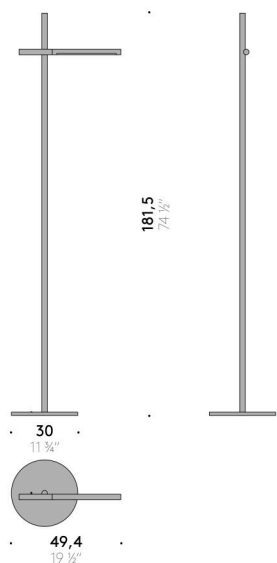

Twig

Design:
KEIJI TAKEUCHI

+ info: <https://www.depadova.com/materials.pdf>
De Padova srl - info@depadova.it

FLOOR LAMP

Materials

Stem
matt black anodised aluminium.

AC adapter
integrated in the base (output 24V).

Control
dimmer included in the lamp, controlled by the switch.

INPUT SOURCE 100-240V - 50/60Hz
LED 13W, 24V

Twig

Design:
KEIJI TAKEUCHI

+ info: <https://www.depadova.com/materials.pdf>
De Padova srl - info@depadova.it