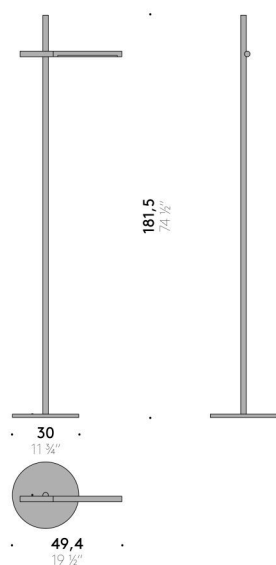

INPUT SOURCE 100-240V - 50/60Hz
LED 13W, 24V