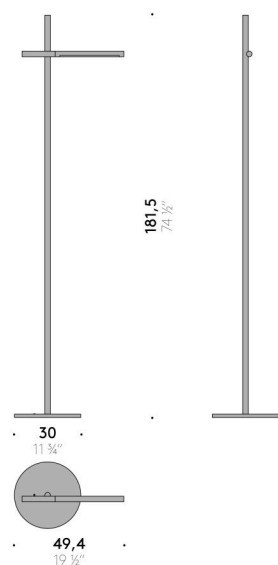

Contrôle

gradateur inclus dans la lampe, au moyen de la commande d'allumage.

INPUT SOURCE 100-240V - 50/60Hz
LED 13W, 24V