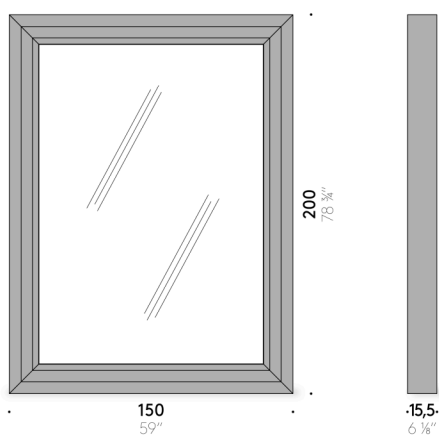

MIRROR WITH FRAME

Materials

Frame
matt black lacquered MDF (class E1, CARB P2 / TSCA Title VI certified).

Mirror
extra-clear reflecting silver-finished glass.