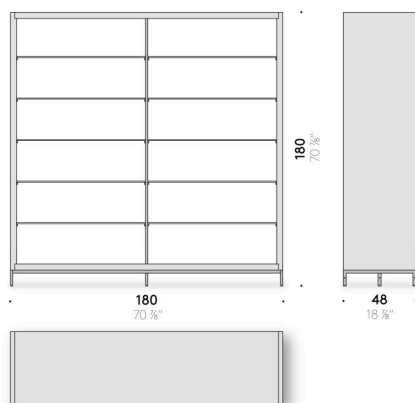

Control

dimmer not included in the lamp.

INPUT SOURCE 100÷240V - 50/60Hz
4x LED 1W, 24V