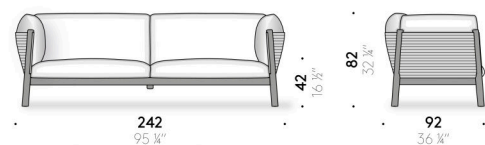

OUTDOOR ARMCHAIR AND STRAIGHT SOFA

Materials

Frame
frame in black powder-coated - suitable for outdoor - stainless steel with elastic straps suitable for outdoor use. Legs and bands in natural Teak, oil-finished.

Exterior shell
Woven polypropylene yarn.

Padding
seat cushions, backrest and armrest in polyester fibre with polyurethane foam structure covered with waterproof polyester cloth.

Cover
removable cover in outdoor fabric.

Protective cover
(optional)
polyester cover.