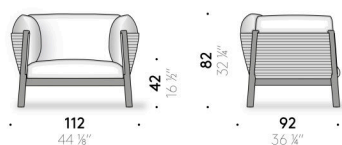

OUTDOOR ARMCHAIR AND STRAIGHT SOFA

Materials

Frame
frame in black powder-coated - suitable for outdoor - stainless steel with elastic straps suitable for outdoor use. Legs and bands in natural Teak, oil-finished.

Exterior shell
Woven polypropylene yarn.

Padding
seat cushions, backrest and armrest in polyester fibre with polyurethane foam structure covered with waterproof polyester cloth.

Cover
removable cover in outdoor fabric.

Protective cover
(optional)
polyester cover.