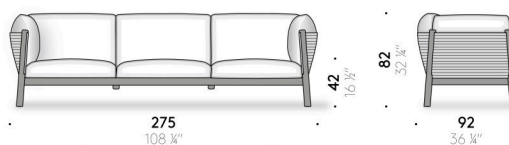

OUTDOOR ARMCHAIR AND STRAIGHT SOFA

Materials

Frame
frame in black powder-coated - suitable for outdoor - stainless steel with elastic straps suitable for outdoor use. Legs and bands in natural Teak, oil-finished.

Exterior shell
Woven polypropylene yarn.

Padding
seat cushions, backrest and armrest in polyester fibre with polyurethane foam structure covered with waterproof polyester cloth.

Cover
removable cover in outdoor fabric.

Protective cover
(optional)
polyester cover.