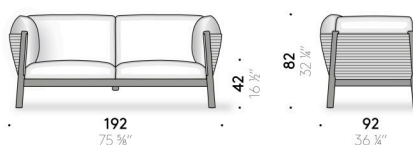

OUTDOOR ARMCHAIR AND STRAIGHT SOFA

Materials

Frame
frame in black powder-coated - suitable for outdoor - stainless steel with elastic straps suitable for outdoor use. Legs and bands in natural Teak, oil-finished.

Exterior shell
Woven polypropylene yarn.

Padding
seat cushions, backrest and armrest in polyester fibre with polyurethane foam structure covered with waterproof polyester cloth.

Cover
removable cover in outdoor fabric.

Protective cover
(optional)
polyester cover.