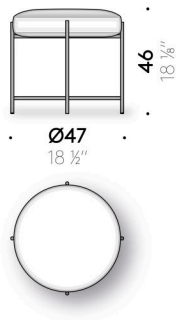

Frame

marine plywood panel (class E0, CARB P2 / TSCA Title VI certified)

Padding

polyurethane foam and polyester wadding, covered with water-repellent polyester cloth.

Cover

technically removable cover in outdoor fabric.