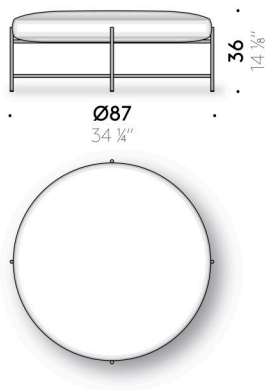

Frame

marine plywood panel (class E0, CARB P2 / TSCA Title VI certified)

Padding

polyurethane foam and polyester wadding, covered with water-repellent polyester cloth.

Cover

technically removable cover in outdoor fabric.