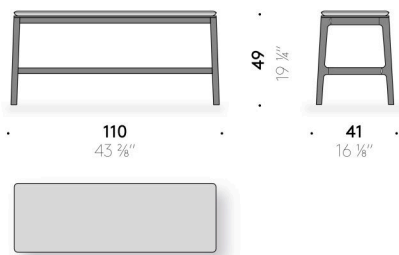

Seat

plywood panel with thin layer of polyurethane foam. Coated with brown pigmented cowhide with a pigmented leather border in various colours.

Everyday Life Bench

Design:

PAUL SMITH

+ info: <https://www.depadova.com/materials.pdf>