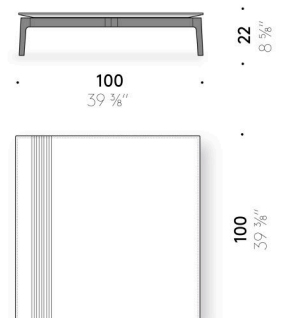

Marble top

Emperador Dark marble, Valentine Grey, grey Carnico, white Carrara marble, Grey Stone, Calacatta Oro - treated with water repellent products or finished with matt polyester.