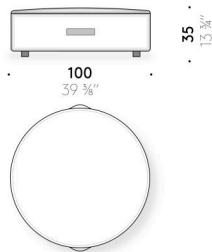

Cover
removable cover in fabric or leather with cross stitching.

Handle
pigmented brown cowhide (only pouf Ø 100 cm).

Zip
red zipper tape and puller in red leather (only pouf W 55x55 cm and Ø 40 cm).

Everyday Life Pouf