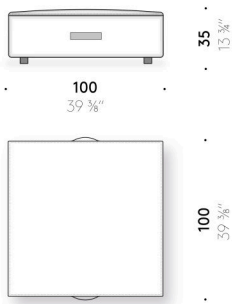

Cover
removable cover in fabric or leather with cross stitching.

Handle
pigmented brown cowhide (only pouf Ø 100 cm).

Zip
red zipper tape and puller in red leather (only pouf W 55x55 cm and Ø 40 cm).

Everyday Life Pouf