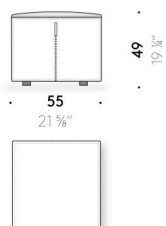

Cover
removable cover in fabric or leather with cross stitching.

Handle
pigmented brown cowhide (only pouf Ø 100 cm).

Zip
red zipper tape and puller in red leather (only pouf W 55x55 cm and Ø 40 cm).

Everyday Life Pouf