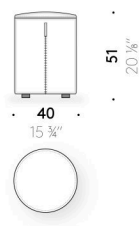

Cover
removable cover in fabric or leather with cross stitching.

Handle
pigmented brown cowhide (only pouf Ø 100 cm).

Zip
red zipper tape and puller in red leather (only pouf W 55x55 cm and Ø 40 cm).

Everyday Life Pouf