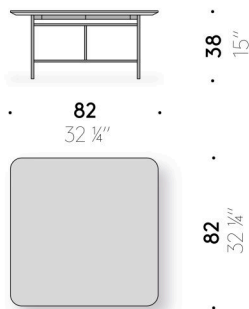

Top in composite

MDI composite.