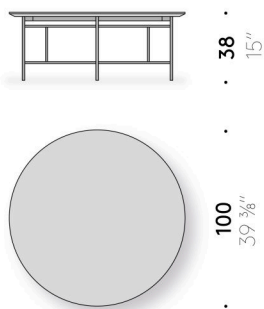

Top in composite

MDI composite.