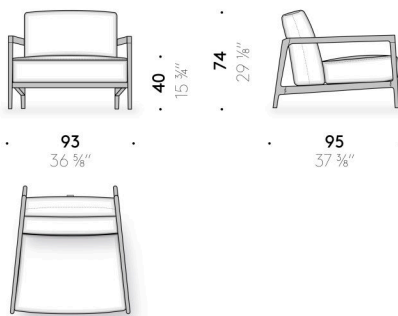

Seat cushion

variable-density polyurethane foam and polyester wadding, covered with water-repellent polyester cloth.

Cover

removable cover in outdoor fabric.

Protective cover

(optional)

polyester cover with handles in EVA, cognac colour.