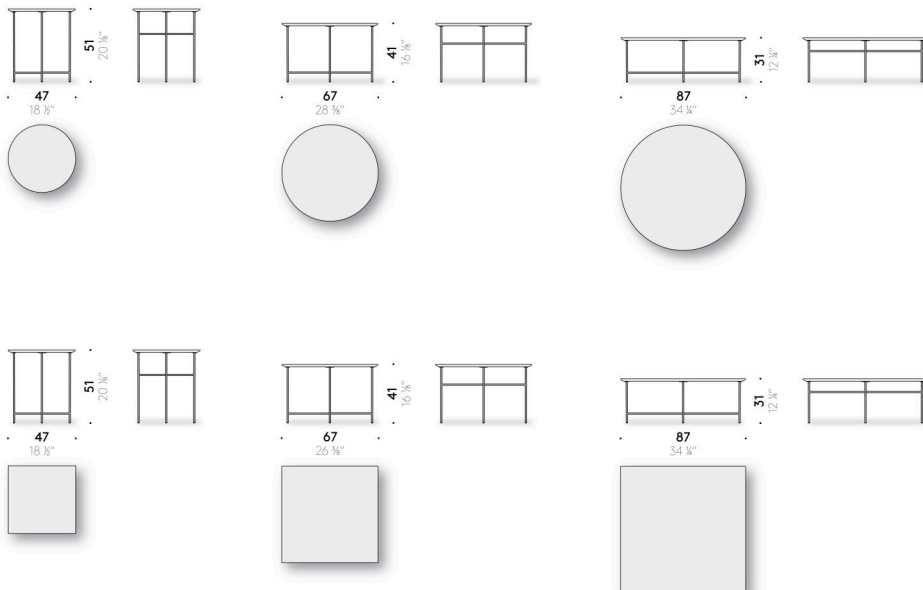

Stone top

enamelled lava stone in red, green, yellow.