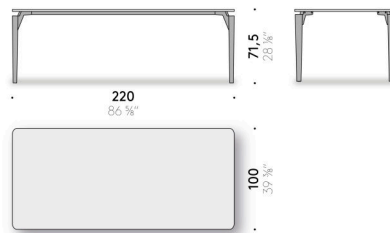

Top

white Pece stone or grey Pece stone, treated with water repellent products. The table top is equipped with a reinforced structure.

Protective cover
polyester cover.