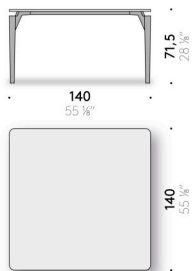

Top

white Pece stone or grey Pece stone, treated with water repellent products. The table top is equipped with a reinforced structure.

Protective cover
polyester cover.