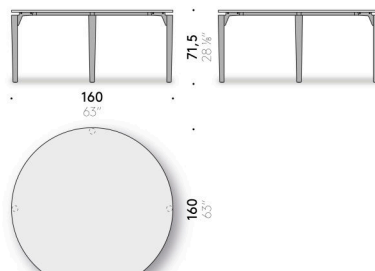

Top

white Pece stone or grey Pece stone, treated with water repellent products. The table top is equipped with a reinforced structure.

Protective cover
polyester cover.