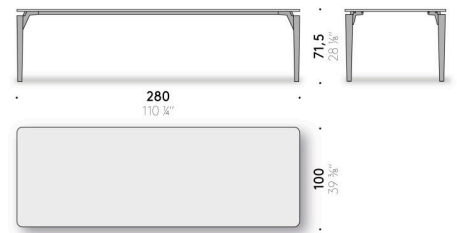

Top

white Pece stone or grey Pece stone, treated with water repellent products. The table top is equipped with a reinforced structure.

Protective cover
polyester cover.