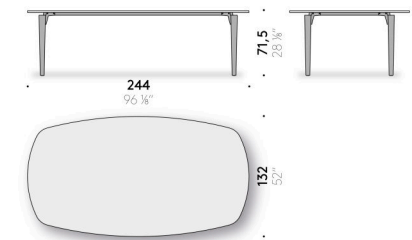

Top

white Pece stone or grey Pece stone, treated with water repellent products. The table top is equipped with a reinforced structure.

Protective cover
polyester cover.