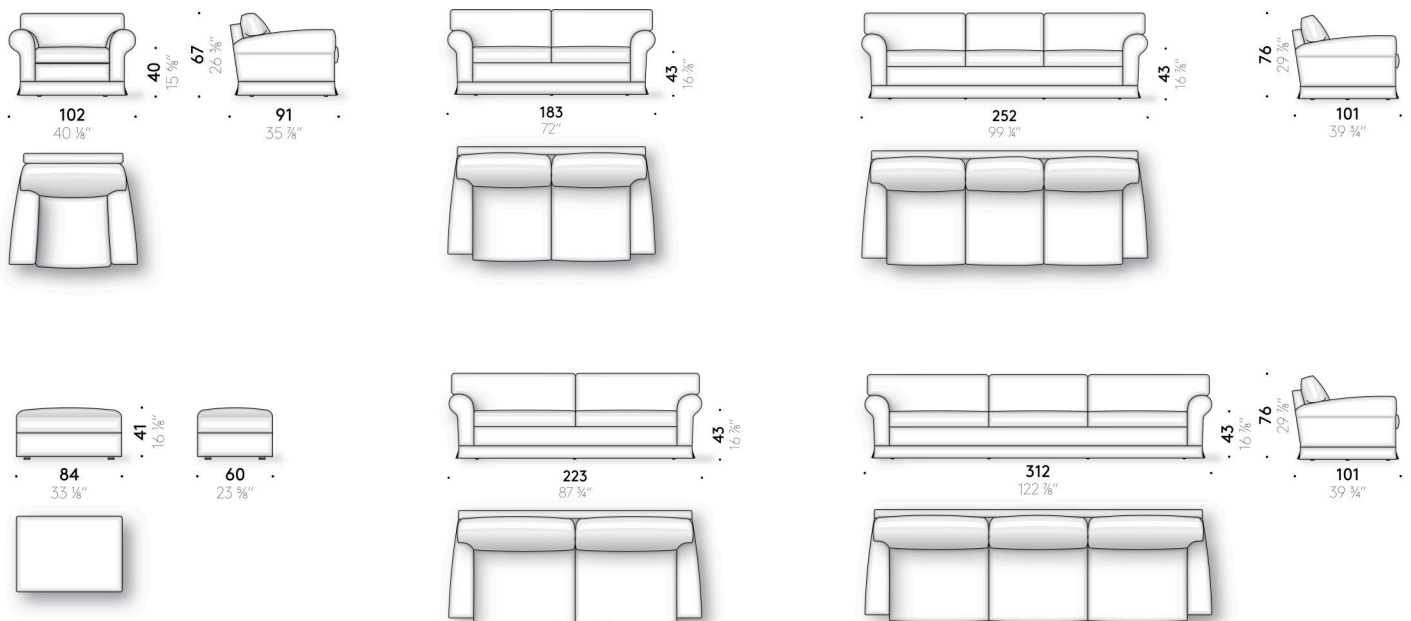

ARMCHAIR, POUF AND STRAIGHT SOFA

Materials

Frame
wood with elastic straps.

Feet
natural beechwood, with adjustable thermoplastic glide feet.

Padding
variable-density polyurethane foam and polyester wadding covered with light polyester velvet. For the FR (Fire Resistant) versions on request, the filling materials comply with the current regulations.

Seat cushion
goose down with support in variable-density polyurethane foam, covered with cotton cloth.

Backrest cushion
Goose down covered with cotton cloth.

Cover
totally removable cover in fabric.